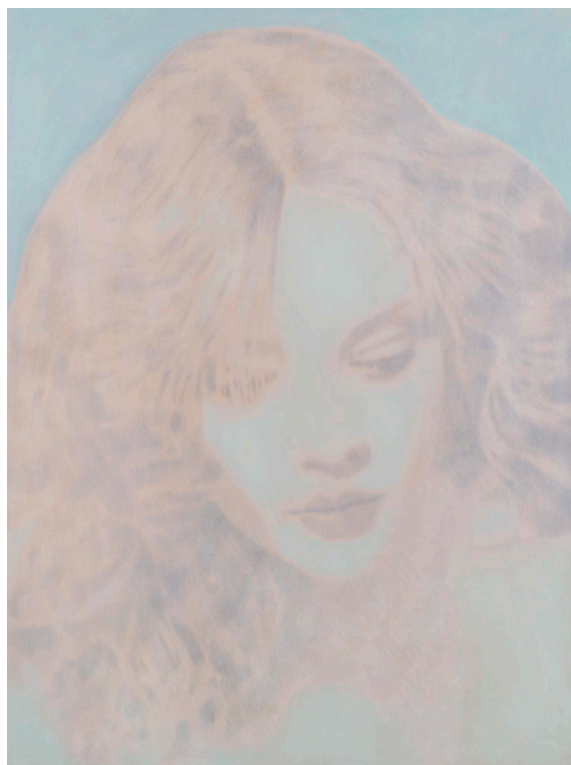

JASKI GALLERY

AMSTERDAM

Rewinding Memories

oil on canvas

2020

120 x 90 cm

JASKI GALLERY

AMSTERDAM

Emilio Kruithof

Emilio Kruithof graduated from the Sint Joost Academy of Fine Arts in Breda in 1995, and went on almost immediately to mount a number of exhibitions. Emilio's fascinating portraits of women are highly regarded both in his native country and abroad, and were even featured in the US soap Gossip Girl.